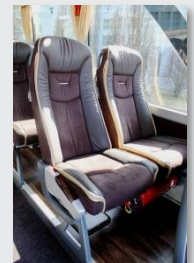

Setra S 411 HD - VIP Coach 30

Car Type
Setra S411HD

Capacity

30

Luggage

30

10

Features

The perfect choice for small, exclusive groups: The S411 HD has all the qualities expected of a top-class vehicle, with luxury travel loungers, legendary smooth running, classic design and exemplary safety. *Ambient leather seating, 30 sleeper seats with leather/Alcantara® upholstery and comfort footrests; 6 of these seats are located in the aft lounge facing each other at a conference *Folding tables with cup holders *Reading lamps *WC with washbasin *Wardrobe *Galley * 2 fridges *DVB-T TV reception on four 19" monitors *DVD player *GPS navigation and forward-facing camera, with optional feed to all monitors *Hand microphone *220V sockets to run notebooks computers, chargers, etc. *Computer connection for PowerPoint presentations in the aft lounge *Panorama camera